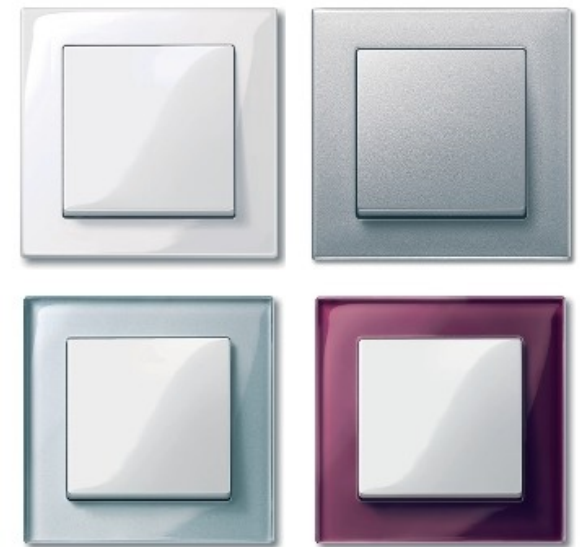

Merten Smart Switch

Merten Smart Switch can control :

- •Light control
- •Socket-outlets
- •VDI
- •Signaling
- •Electronic light control with dimmers and PIR`s
- •Blind control
- •Shutter control
- •Temperature control