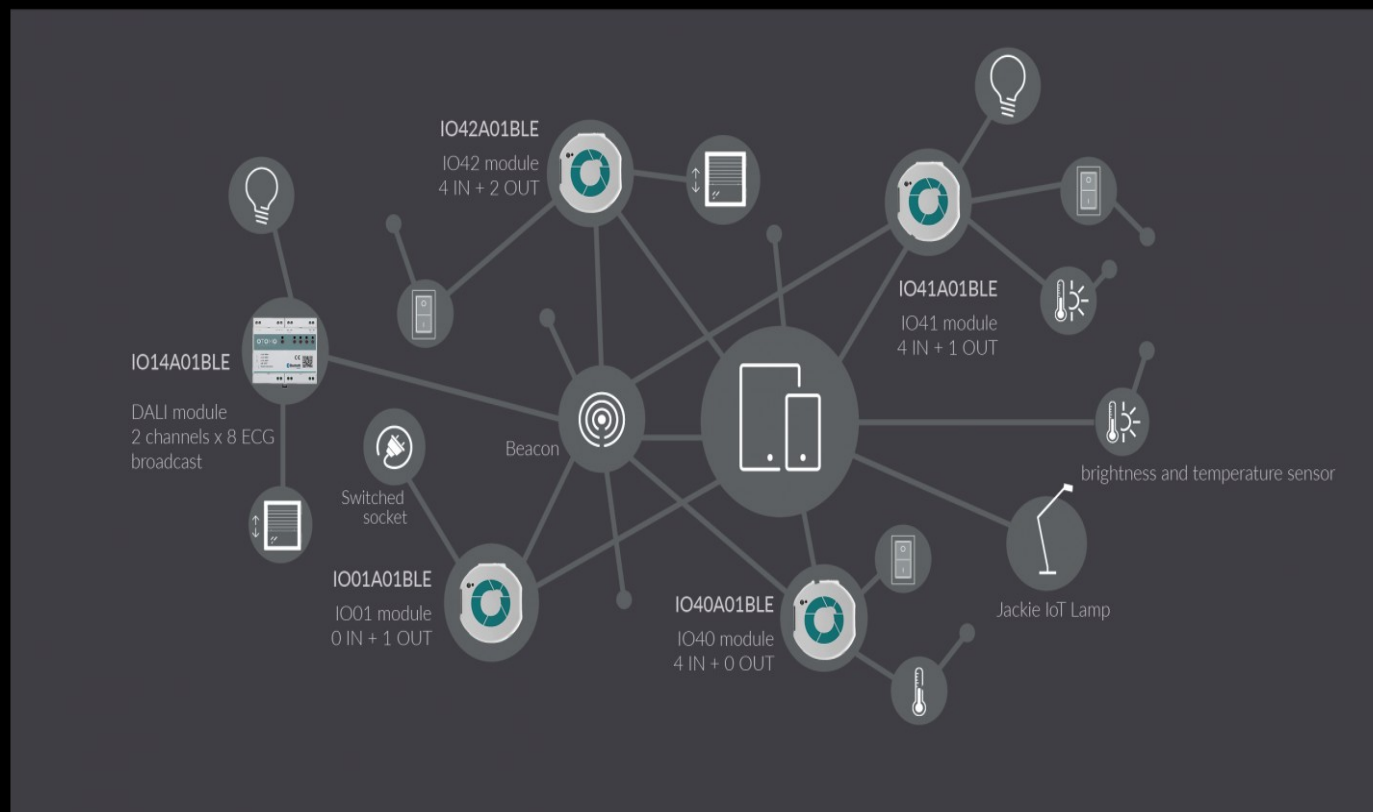

OTOMO

Devices

A simplified set of well centered components:

- table lux/temp metering lamp
- Dali BLE controller
- Relè BLE modules
- Switch BLE interface module
- Lux / temperature meter accessory