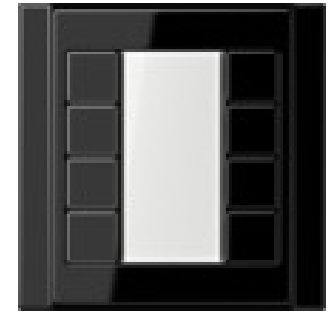

JUNG

A range KNX Push- Button F50 modules

Grey

Light Brown

Black