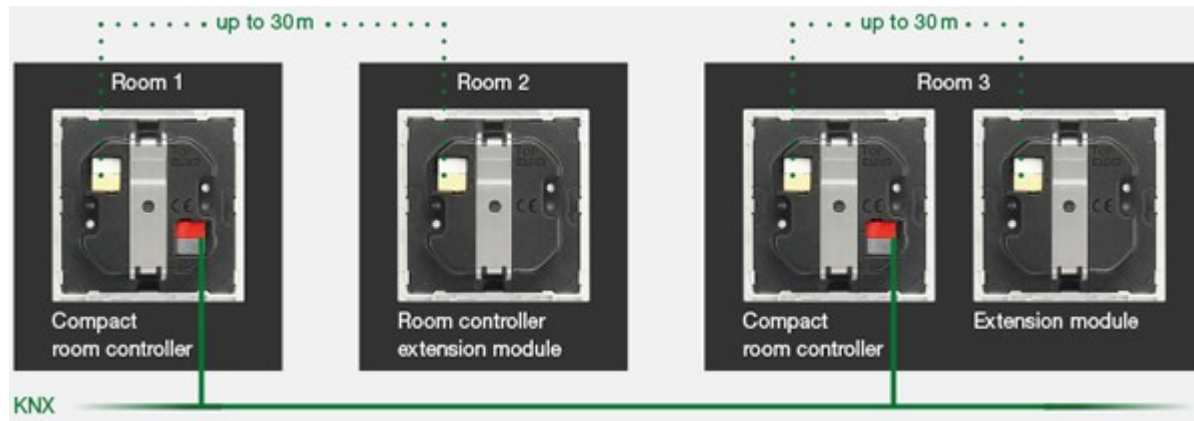

JUNG

Thermometer F 50 KNX Compact room controller module