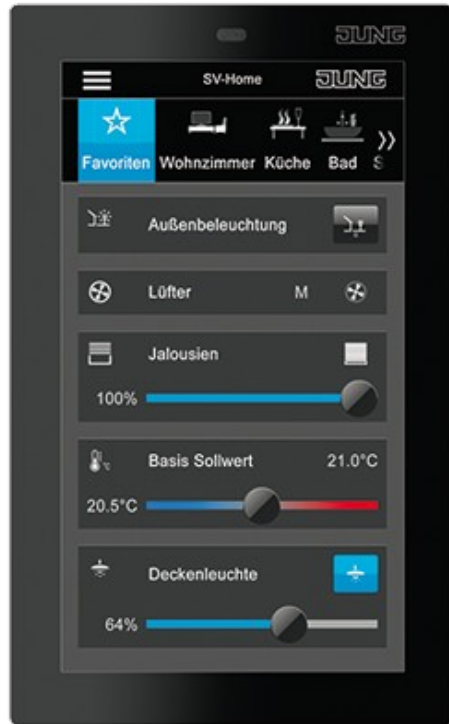

JUNG

JUNG Smart Panel 5 module

Code:SC5SW